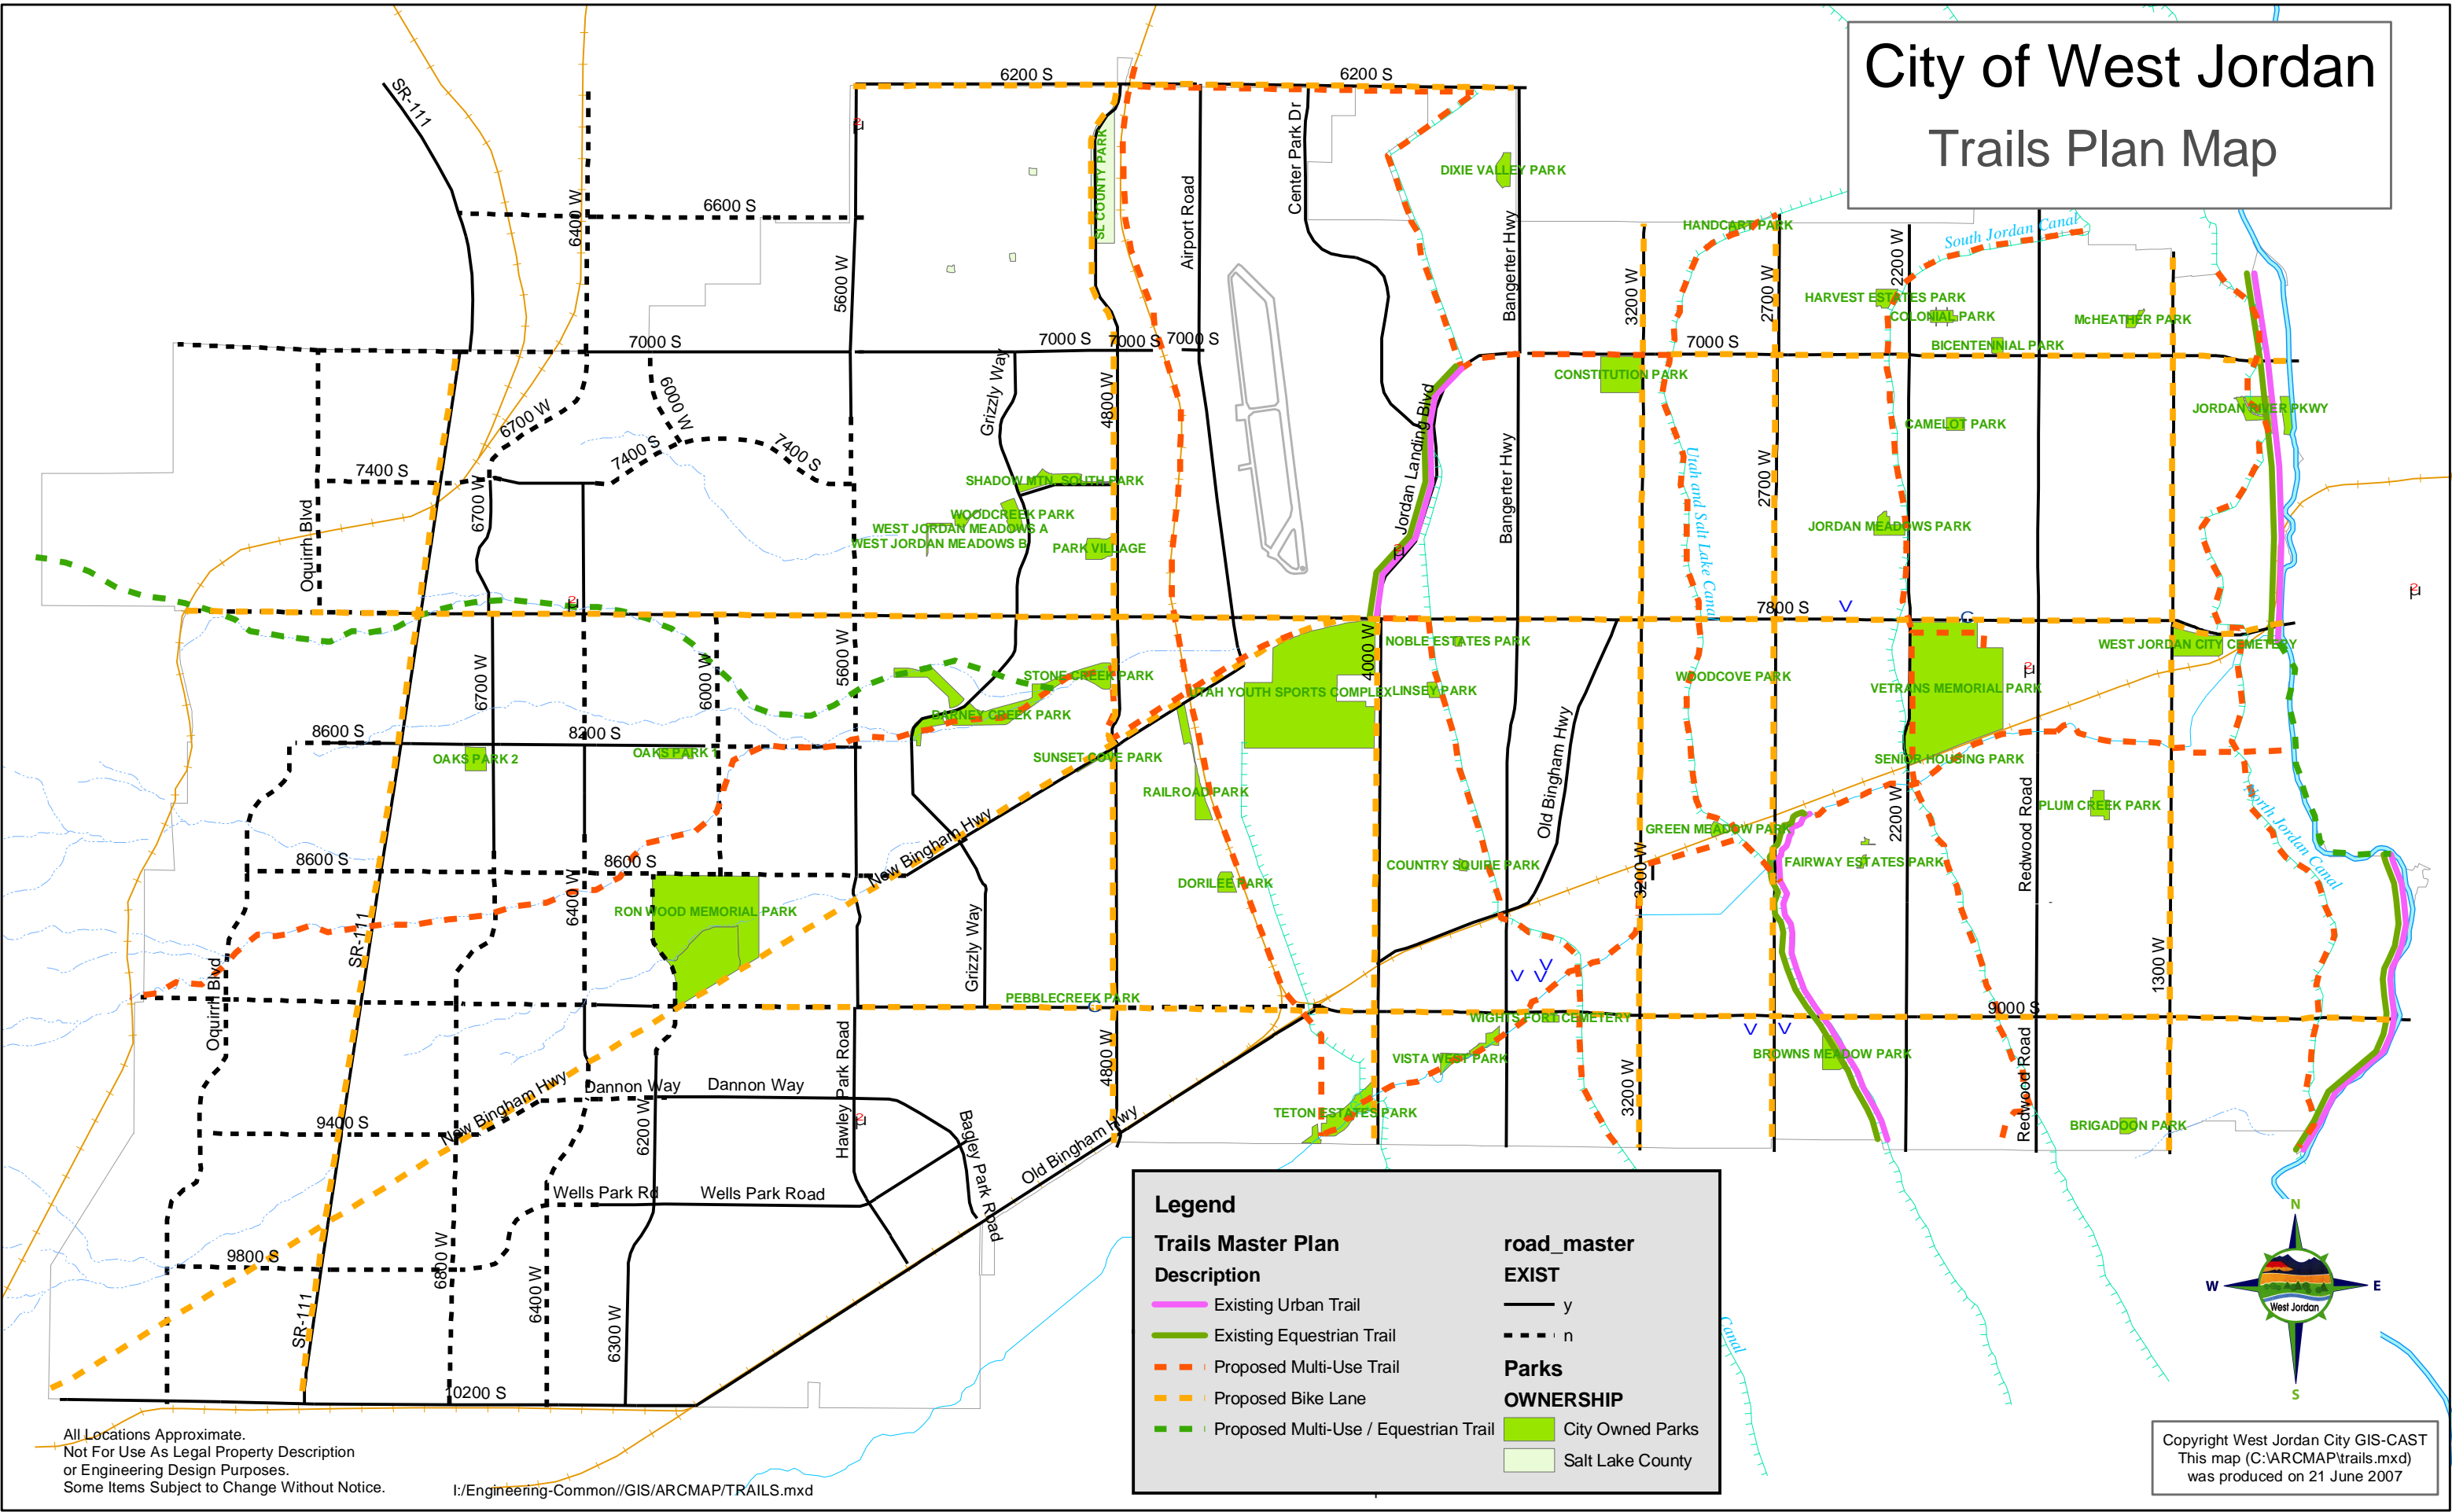

City of West Jordan Trails Plan Map

Legend

Trails Master Plan		road_master	
Description		EXIST	
	Existing Urban Trail		y
	Existing Equestrian Trail		n
	Proposed Multi-Use Trail	Parks	
	Proposed Bike Lane	OWNERSHIP	
	Proposed Multi-Use / Equestrian Trail		City Owned Parks
			Salt Lake County

All Locations Approximate.
Not For Use As Legal Property Description
or Engineering Design Purposes.
Some Items Subject to Change Without Notice.

I:/Engineering-Common//GIS/ARCMAP/TRAILS.mxd

Copyright West Jordan City GIS-CAST
This map (C:\ARCMAP\trails.mxd)
was produced on 21 June 2007